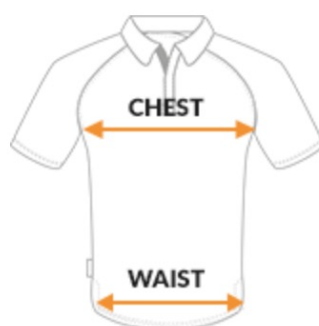

## **KUDOS SIZE CHART**

### **UNISEX (GENTS AND JUNIORS)**

KUDOS SIZE	UK CHEST - INCHES	EU CHEST - CM	UK WAIST - INCHES	EU WAIST - CM	AGE GROUP	UK CHEST - INCHES	EU CHEST - CM	UK WAIST - INCHES	EU WAIST - CM
2XSmall	32/34"	81/86cm	28"	71cm	5-6yr	22/24"	56/61cm	20"	51cm
XSmall	34/36"	86/91cm	30"	76cm	7-8yr	24/26"	61/66cm	21"	53cm
Small	36/38"	91/96cm	32"	81cm	9-10yr	26/28"	66-71cm	22"	56cm
Medium	38/40"	96/101cm	34"	86cm	11-12yr	28-30"	71/76cm	24"	61cm
Large	40/42"	101/106cm	36"	91cm	13-14yr	30-32"	76/81cm	26"	66cm
XLarge	42/44"	106/111cm	38"	96cm					
2XLarge	44/46"	111/116cm	40"	101cm					
3XLarge	46/48"	116/121cm	42"	106cm					
4XLarge	48/50"	121/126cm	44"	111cm					
5XLarge	50/52"	126/131cm	46"	116cm					

### **LADIES**

KUDOS SIZE	UK CHEST - INCHES	EU CHEST - CM	UK WAIST - INCHES	EU WAIST - CM
4	30"	76cm	23"	56cm
6	31"	78cm	24"	58cm
8	32"	81cm	26"	61cm
10	34"	86cm	28"	66cm
12	36"	91cm	30"	71cm
14	38"	96cm	32"	76cm
16	40"	101cm	35"	81cm
18	43"	109cm	38"	89cm
20	45"	114cm	41"	96cm
22	48"	122cm	43"	104cm
24	50"	127cm	45"	109cm